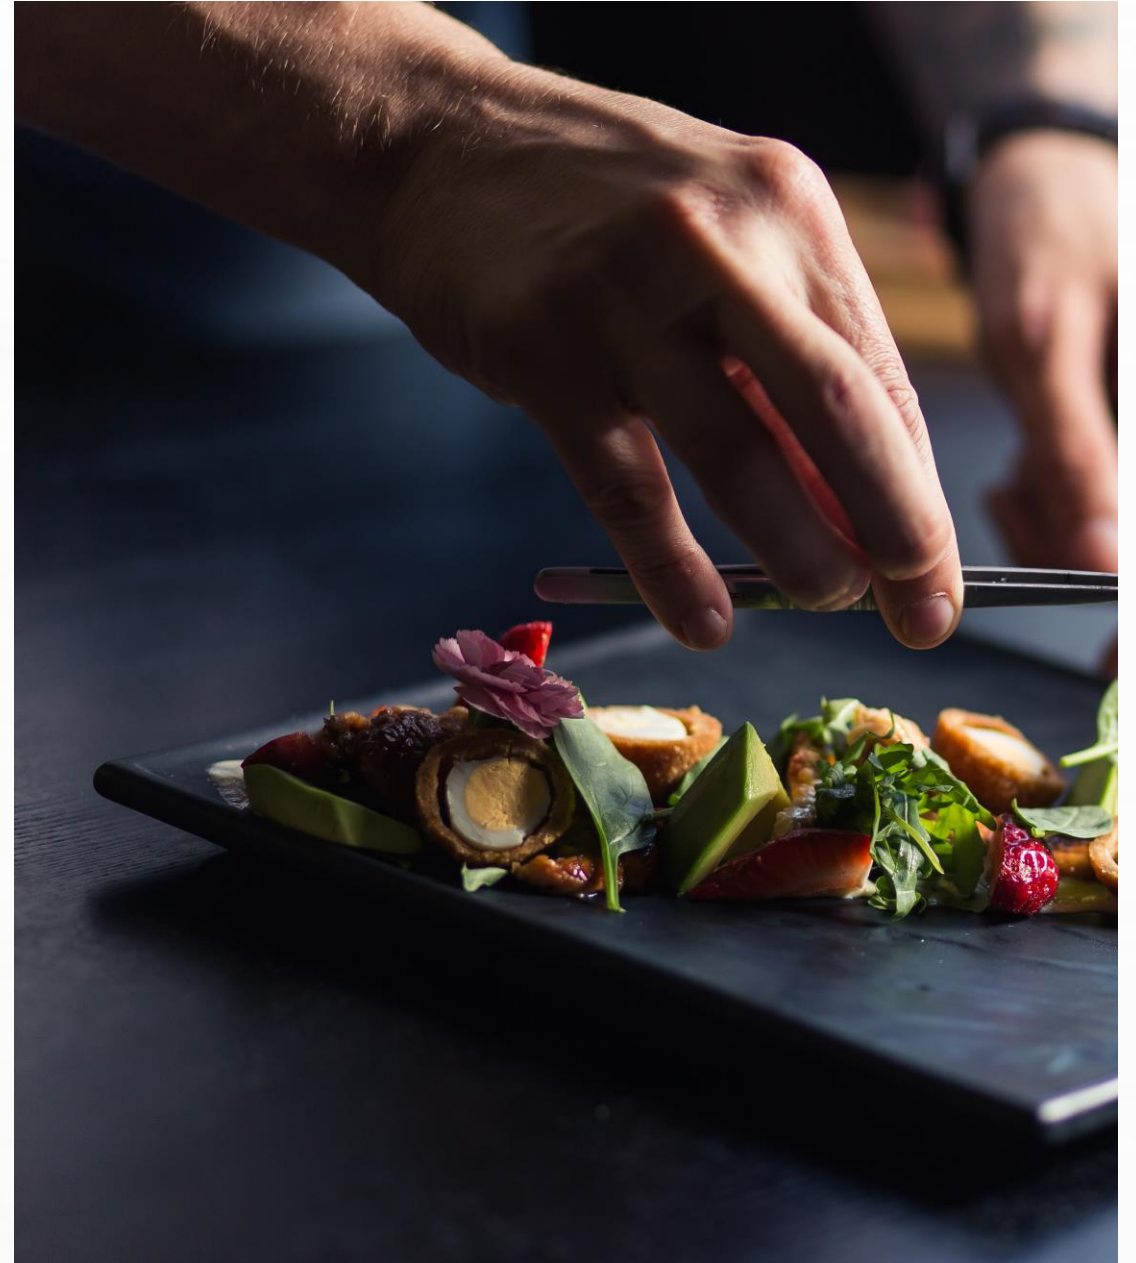

FOOD & BEVERAGE – WITH CHARGE

- Snack service Lobby area:
  12:30 – 17:00 from A' la Carte Menu
- Patisserie open between 10.00 - 17.00
- Mini bar: Replenished daily in once with a request – with an extra charge
- Room services with an extra charge
  07:00 – 21:30