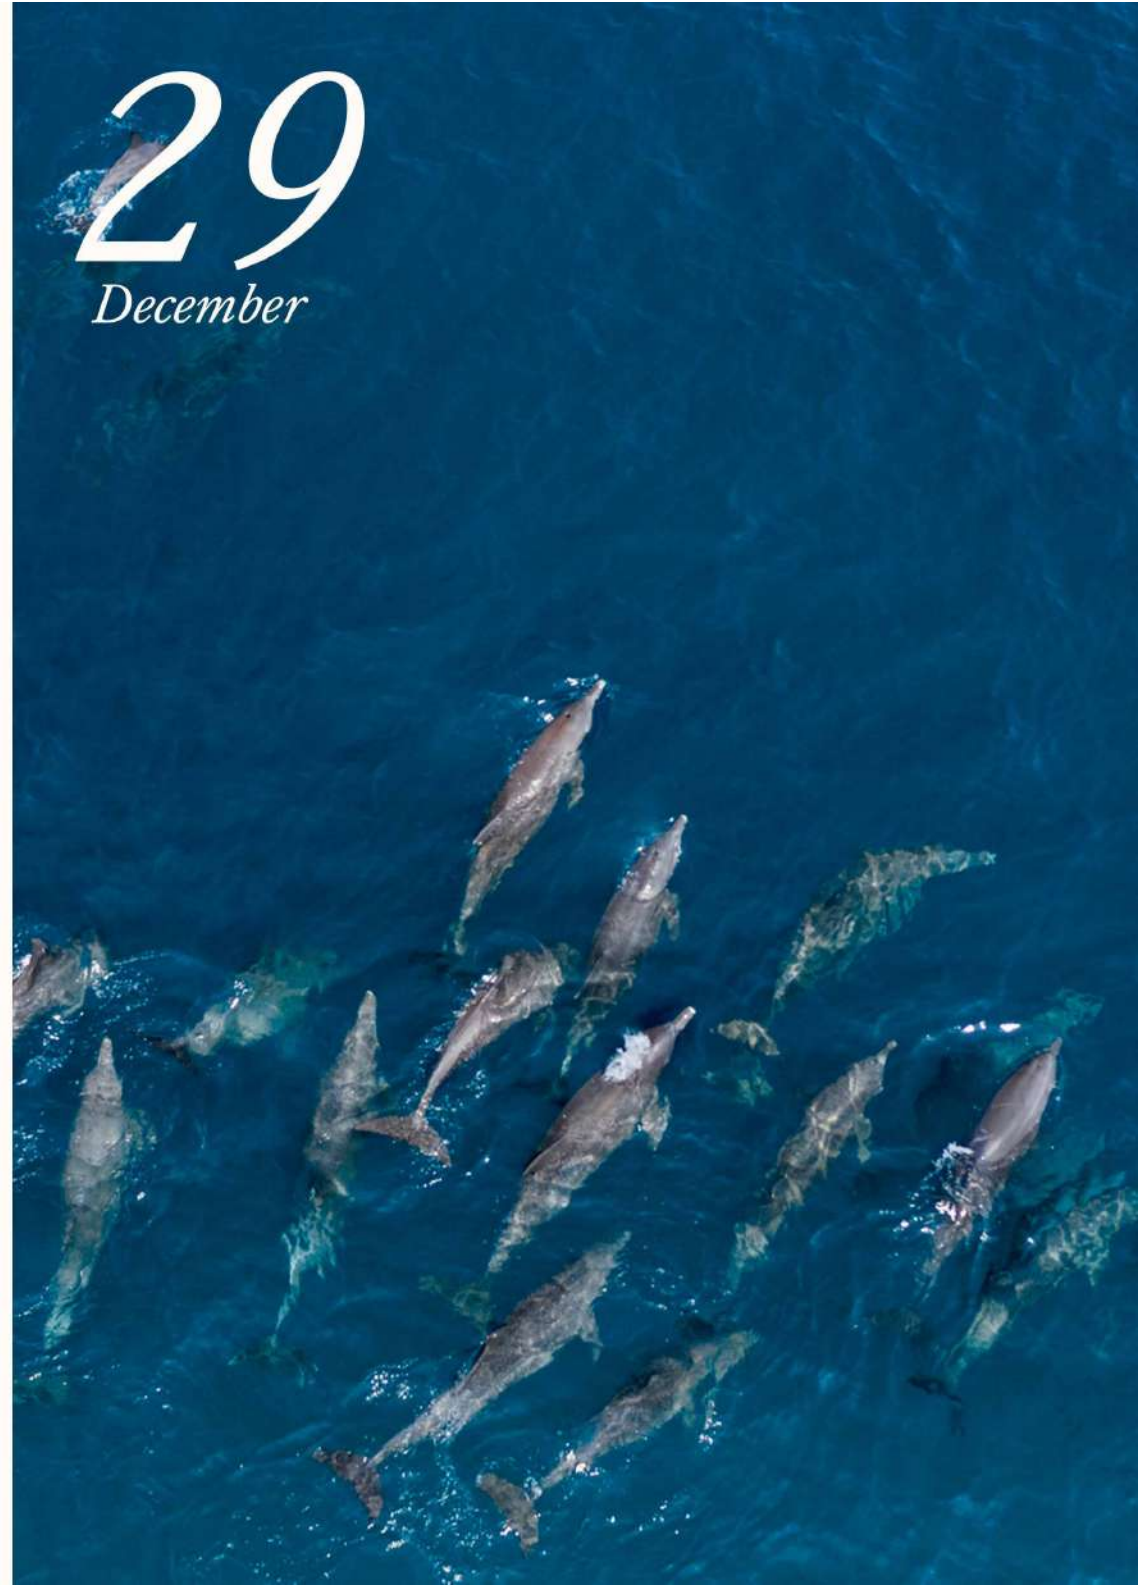

Family Fun

14H00 - 15H00

FAMILY CULINARY FUN GAMES*

At East Market

17H00 - 18H00

BEACH VOLLEYBALL WORKSHOP WITH JOCHEN SCHÖPS

At Veli Beach

19H30 - 23H00

CINEMA PARADISO

At Senses Beach

07H00 - 09H00

DOLPHIN CRUISE*

Meeting at Reception

USD 90++ per person

08H00 - 10H30

MANTA QUEST*

Meeting point at Reception

USD 90++ per person

Not to miss

Wellness Haven

11H00 - 11H45

ASHTANGA YOGA*

At Yoga Grove

17H00 - 17H45

VINYASA YOGA*

At Yoga Grove

Dining

12H00 - 15H30

INDIAN STREET FOOD TREAT

At Senses

USD 45++ for RO/BB Meal Plans

Included for HB/SFB/AIP Meal Plans

*"Other restaurants will adhere to the
weekly operating schedule"*

29

December